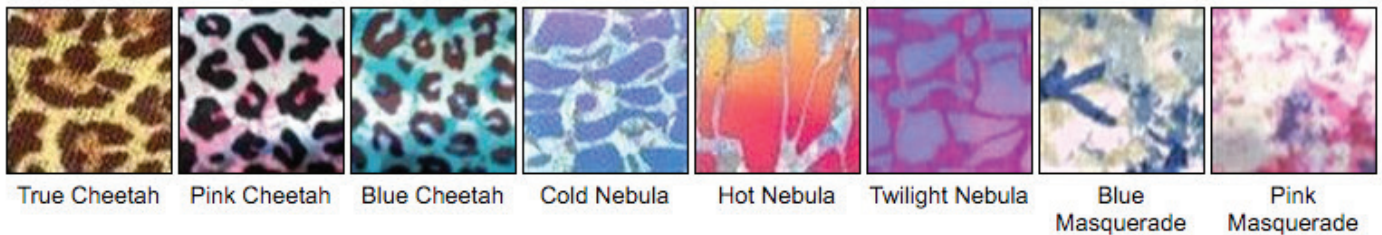

Available Colors: ReidSleeve

SHELL COLORS:

Color representation on your display/device may vary greatly from the actual material colors. If color matching is important to the end-user, please contact us for a color swatch.

ACCENT COLORS:

LINER COLORS: