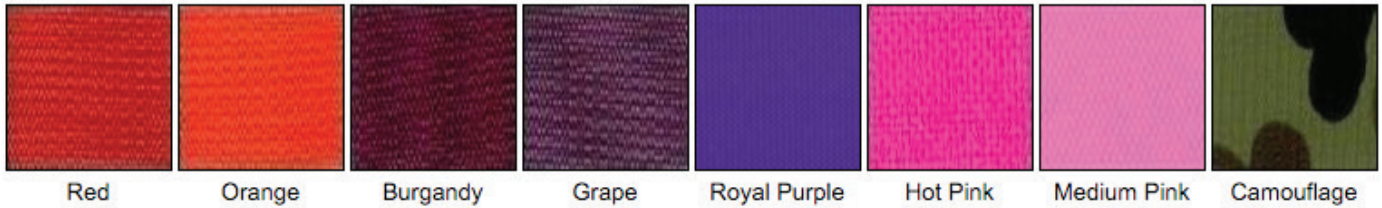

Available Colors: ReidSleeve

SHELL COLORS:

Color representation on your display/device may vary greatly from the actual material colors. If color matching is important to the end-user, please contact us for a color swatch.

ACCENT COLORS:

LINER COLORS: