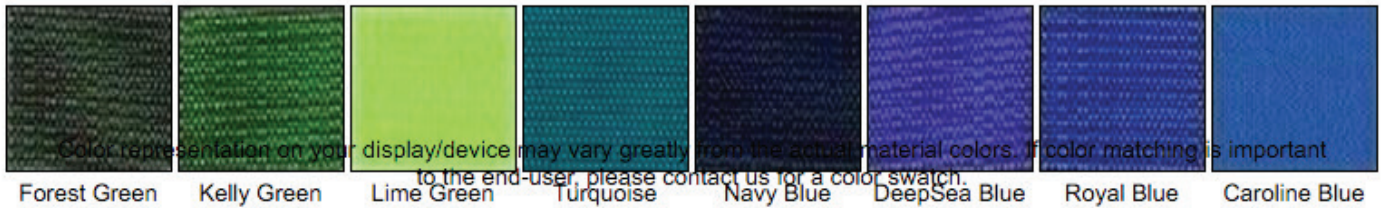

Available Colors: ReidSleeve

SHELL COLORS:

Color representation on your display/device may vary greatly from the actual material colors. If color matching is important to the end-user, please contact us for a color swatch.

ACCENT COLORS:

LINER COLORS: